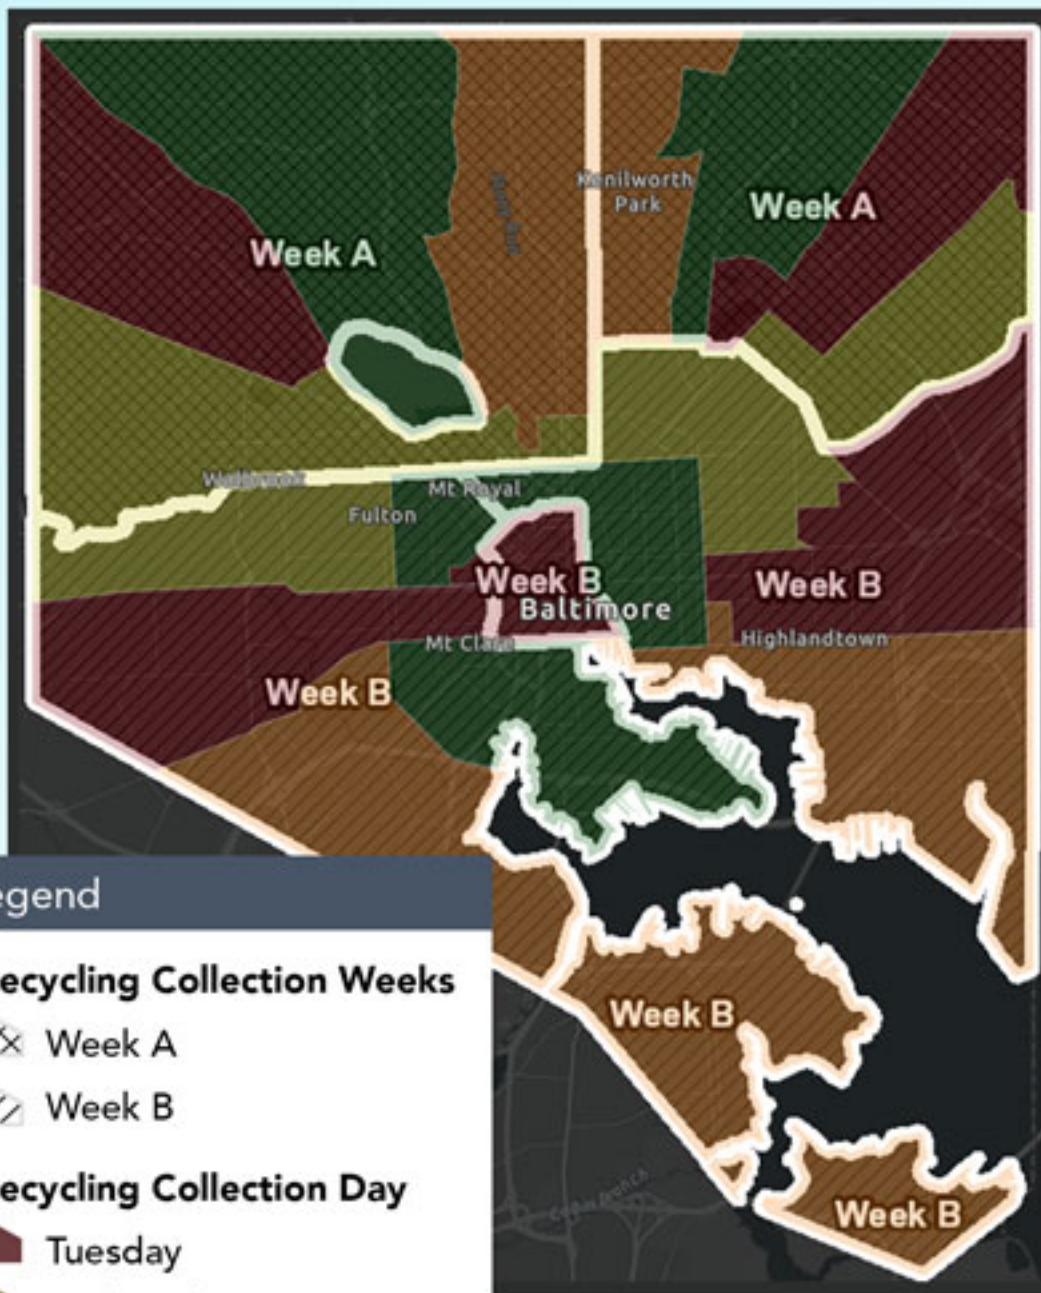

BALTIMORE CITY DEPARTMENT OF PUBLIC WORKS

Modified Recycling Collection

Due to increased staffing shortages and spike in COVID-19 cases, DPW Recycling is switching to every other week, based on property location, to sustain recycling operations and provide consistent and reliable service.

EFFECTIVE
18 JAN
2022

NEW Bi-weekly Schedule

NE and NW

(North of North Avenue)

Week A January 18-21
Alternating Schedule

SE and SW

(South of North Avenue)

Week B January 25-28
Alternating Schedule

Please click the following link for your recycling pick up day and week

bit.ly/modifiedrecycling

Thank you for your support in helping DPW continue to service residents during these challenging times.

Learn more at publicworks.baltimorecity.gov/collectionupdate